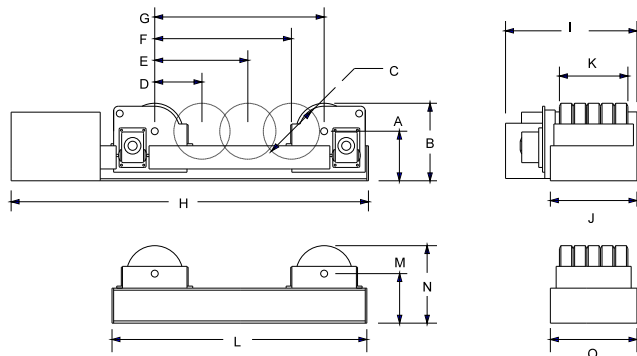

PANDJIRIS, INC

5151 Northrup • St. Louis, MO 63110 • (314) 776-6893

MODEL PR-480/120 TURNING ROLL

The **Model PR-480/120 Turning Roll** has a capacity of 240 tons turning and 60 tons support. It features Pandjiris' exclusive torque-tube wheel design sealed bearings, alloy shafts. The power roll uses an AC Motor coupled to a mechanical Vari-Drive to provide speed adjustment through out the speed range identified below. A hand pendant is provided with "Forward-Stop-Reverse" buttons. Speed adjustment is made with the hand crank in the vari-drive. This product is wired for 230/460 volts, 3 phase, 60 cycle, draws 16 amps @ 230 VAC. All wiring conforms to National Electrical Code Standards.

Turning Capacity 480,000 lbs.
 Tractive Effort 22,171 lbs
 Load Capacity 120,000 lbs.
 Pipe Diameter Range 12" thru 21"
 Speed Range 4.5 to 39 ipm
 Motor Horse Power Rating 5 HP AC Motor (Vari-Drive)
 Wheel Diameter 20"
 Combined Wheel Face 25"

A	Axle Height	20"
B	Wheel Height	30-1/8"
C	Wheel Diameter	20"
D	Spacing for Cylinder ϕ 36" - 108"	43"
E	Spacing for Cylinder ϕ 60" - 153"	59-1/2"
F	Spacing for Cylinder ϕ 102" - 202"	76"
G	Spacing for Cylinder ϕ 160" - 252"	92-1/2"

H	Overall Length Power Roll	170-1/2"
I	Overall Width Power Roll	55-1/2"
H	Frame Width Power Roll	36"
K	Combined Wheel Face	25"
L	Overall Length Idler Roll	125-1/4"
M	Axle Height	20-1/8"
N	Wheel Height	30-1/8"
O	Frame Width Idler Roll	36"